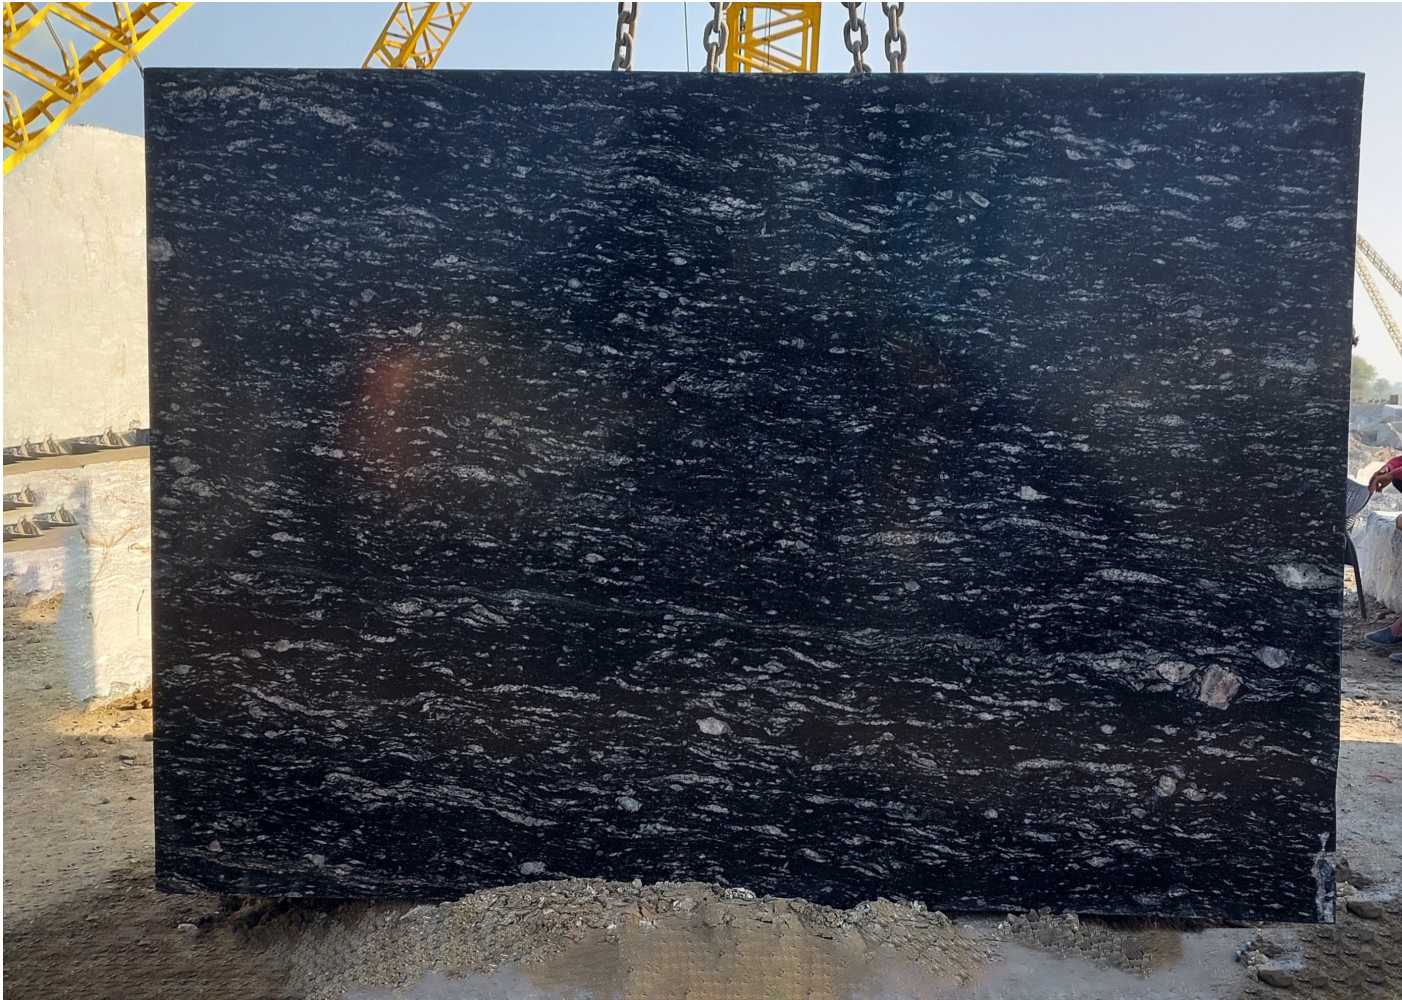

Acquired

50+
Hectares
of mining
area
across
India.

Not just a stone, but a promise
that lasts forever.

Presenting Quality & Integrity

SONI GRANITE MINING COMPANY

ENTRE SERENO

Granite with gentle and peaceful waves,
creating a sense of harmony and tranquility.

From the house of SMG - mining sustainably & responsibly

ENTRE SERENO

SONI GRANITE MINING COMPANY

LUNA VALOR

Granite with forceful and commanding wave-like patterns, evoking a sense of energy and dynamism.